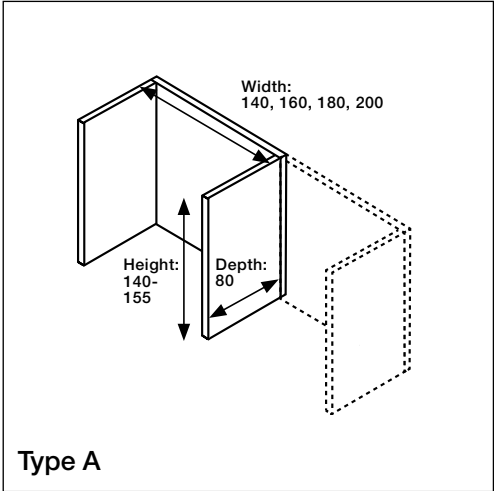

Combinations