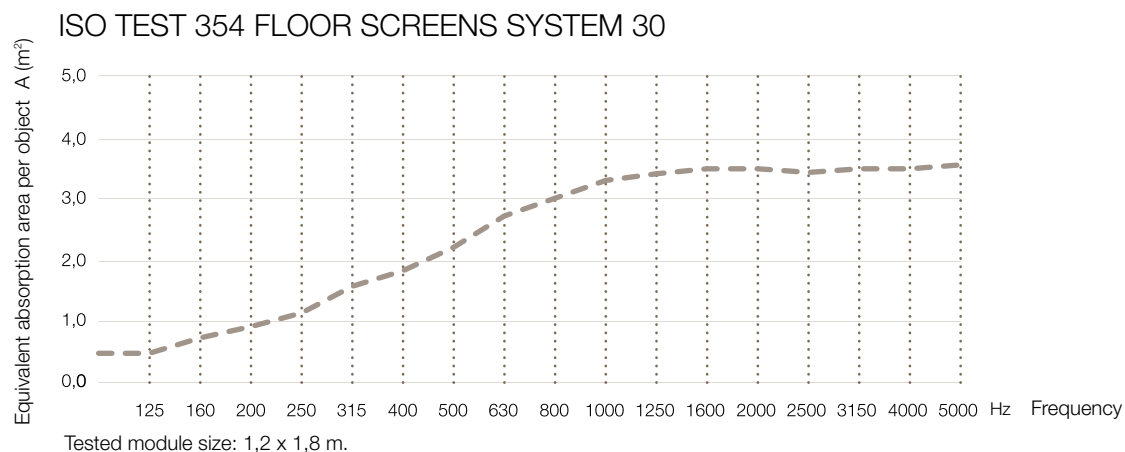

Acoustic properties