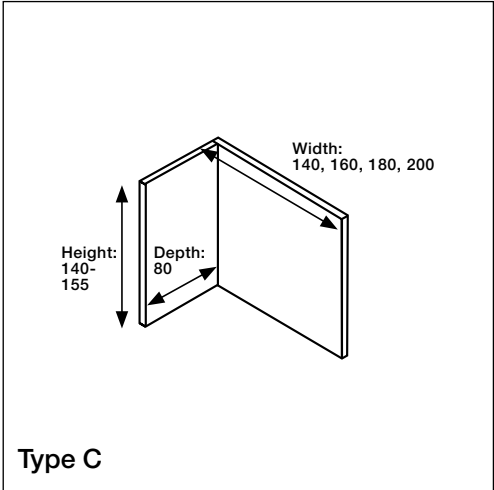

Combinations