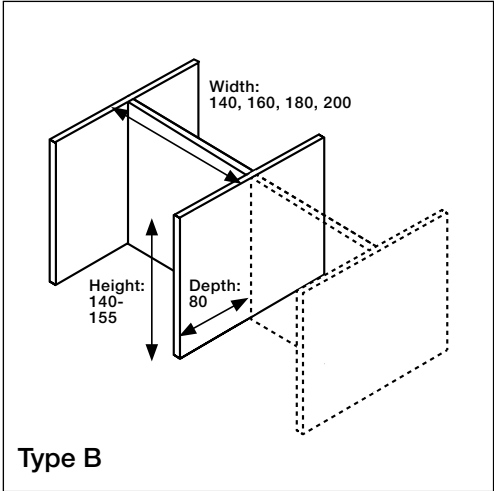

Combinations