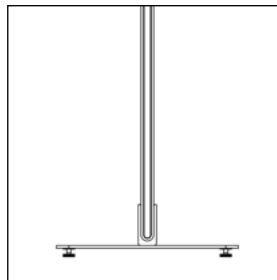

Adjustable foot article no. 3021