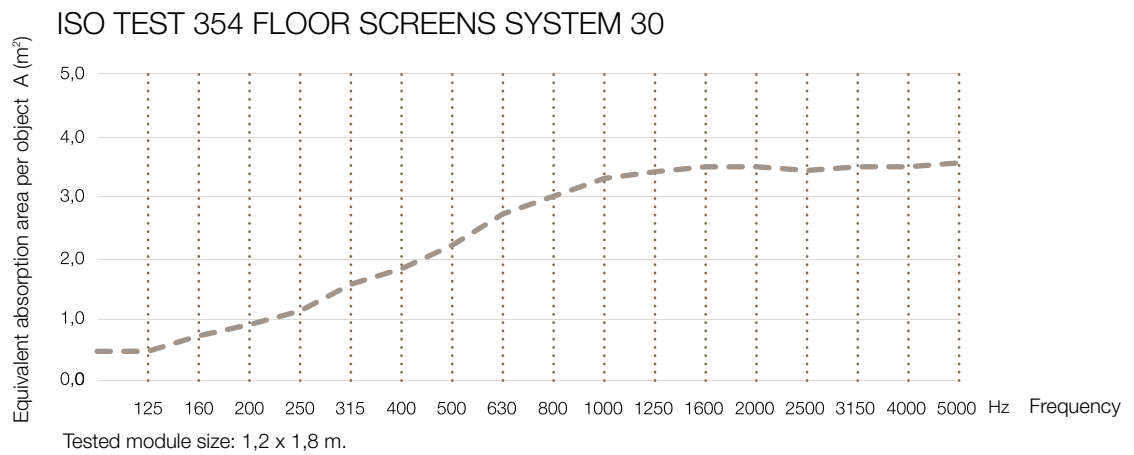

# Floor Screen System 30 Rounded

**KURAGE**<sup>®</sup>  
acoustic design solutions

standard width: 80, 100, 120, 140

standard height:  
120, 140, 160, 180, 200

- The cover has elastics sewn on, ensuring a constant tightening of the fabric.
- Cover is detachable and can be dry-cleaned.
- Possibility for printed as well as plain textiles.
- Visible frame of extruded aluminium.
- Acoustic core of stone wool/mineral wool made from natural minerals.
- Thickness: 30 mm.
- In addition to standard dimensions we also supply special dimensions.

## Acoustic properties