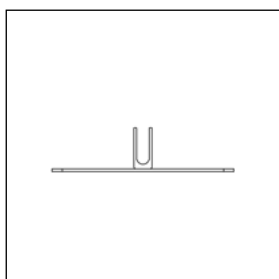

Foot article no. 3020