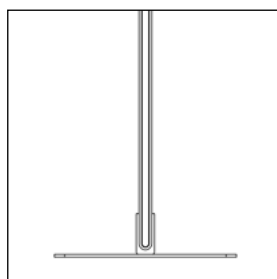

# Floor Screen System 30 Rounded

**KURAGE**<sup>®</sup>  
acoustic design solutions

standard width: 80, 100, 120, 140

standard height:  
120, 140, 160, 180, 200

- The cover has elastics sewn on, ensuring a constant tightening of the fabric.
- Cover is detachable and can be dry-cleaned.
- Possibility for printed as well as plain textiles.
- Visible frame of extruded aluminium.
- Acoustic core of stone wool/mineral wool made from natural minerals.
- Thickness: 30 mm.
- In addition to standard dimensions we also supply special dimensions.

## Accessories

Adjustable foot article no. 3021

Adjustable foot article no. 3021

Adjustable foot article no. 3021

Foot article no. 3020

Foot article no. 3020

Foot article no. 3020