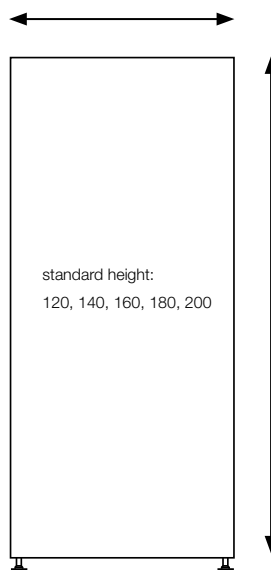

# Floor Screen System 30 Rounded

**KURAGE**<sup>®</sup>  
acoustic design solutions

standard width: 80, 100, 120, 140

standard height:  
120, 140, 160, 180, 200

- The cover has elastics sewn on, ensuring a constant tightening of the fabric.
- Cover is detachable and can be dry-cleaned.
- Possibility for printed as well as plain textiles.
- Visible frame of extruded aluminium.
- Acoustic core of stone wool/mineral wool made from natural minerals.
- Thickness: 30 mm.
- In addition to standard dimensions we also supply special dimensions.