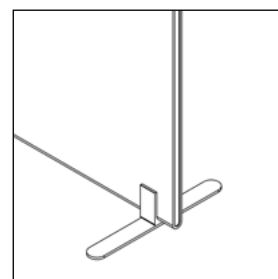

# Floor Screen System 30 Rounded

**KURAGE**<sup>®</sup>  
acoustic design solutions

standard width: 80, 100, 120, 140

standard height:  
120, 140, 160, 180, 200

- The cover has elastics sewn on, ensuring a constant tightening of the fabric.
- Cover is detachable and can be dry-cleaned.
- Possibility for printed as well as plain textiles.
- Visible frame of extruded aluminium.
- Acoustic core of stone wool/mineral wool made from natural minerals.
- Thickness: 30 mm.
- In addition to standard dimensions we also supply special dimensions.

## Accessories

Adjustable foot article no. 3021

Adjustable foot article no. 3021

Adjustable foot article no. 3021

Foot article no. 3020

Foot article no. 3020

Foot article no. 3020