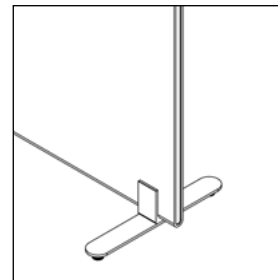

Adjustable foot article no. 3021