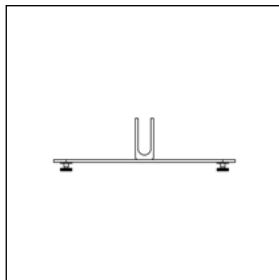

Accessories

Adjustable foot article no. 3021