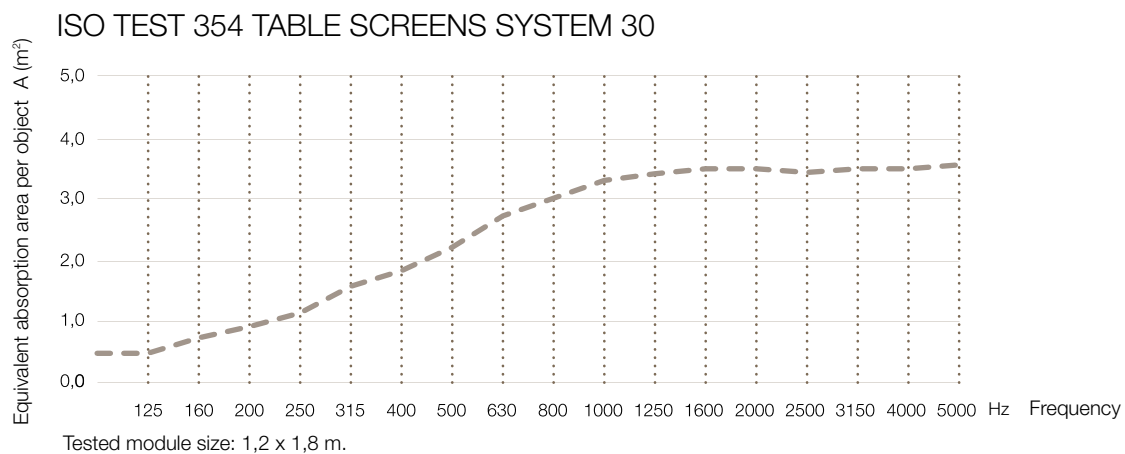

Table Screen Basic System 30 Rounded

KURAGE[®]
acoustic design solutions

standard height: 50, 65

standard width: 80, 100, 120, 140, 160, 180, 200

Possibility for printed as well as plain textiles.

Frame of wood is concealed under the fabric.

Acoustic core of stone wool/mineral wool made from natural minerals.

Thickness: 30 mm.

In addition to standard dimensions we also supply special dimensions.

Acoustic properties

Accessories

Frontmounted fitting article no. 3040