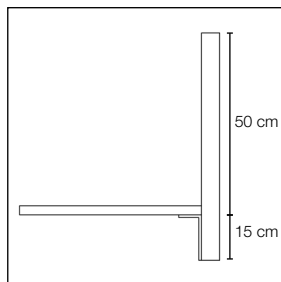

Table Screen Basic System 30 Rounded

KURAGE[®]
acoustic design solutions

standard height: 50, 65

standard width: 80, 100, 120, 140, 160, 180, 200

Possibility for printed as well as plain textiles.

Frame of wood is concealed under the fabric.

Acoustic core of stone wool/mineral wool made from natural minerals.

Thickness: 30 mm.

In addition to standard dimensions we also supply special dimensions.

Acoustic properties

Accessories

Frontmounted fitting article no. 3040