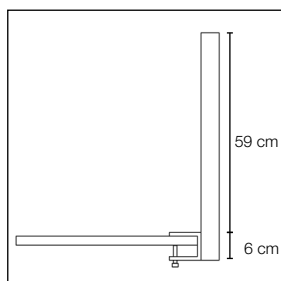

Clamp fitting article no. 3041