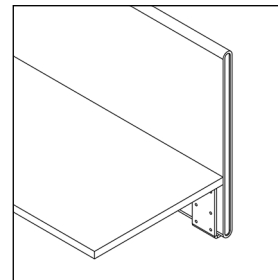

Cover is detachable and can be dry-cleaned.

Possibility for printed as well as plain textiles.

Visible frame of extruded aluminium.

Acoustic core of stone wool/mineral wool made from natural minerals.

Thickness: 30 mm.

↓ In addition to standard dimensions we also supply special dimensions.

Acoustic properties

Accessories

Front mounted fitting article no. 3132

Front mounted fitting article no. 3132

Front mounted fitting article no. 3132