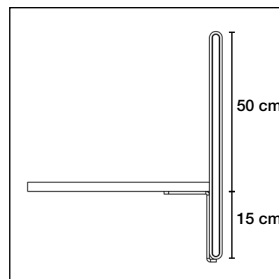

Table Screen System 30 Rounded

KURAGE[®]
acoustic design solutions

standard height: 50, 65

standard width: 80, 100, 120, 140, 160, 180, 200

↑ The cover has elastics sewn on, ensuring a constant tightening of the fabric.

↓ In addition to standard dimensions we also supply special dimensions.

Acoustic properties

Accessories

Front mounted fitting article no. 3132

Front mounted fitting article no. 3132

Front mounted fitting article no. 3132