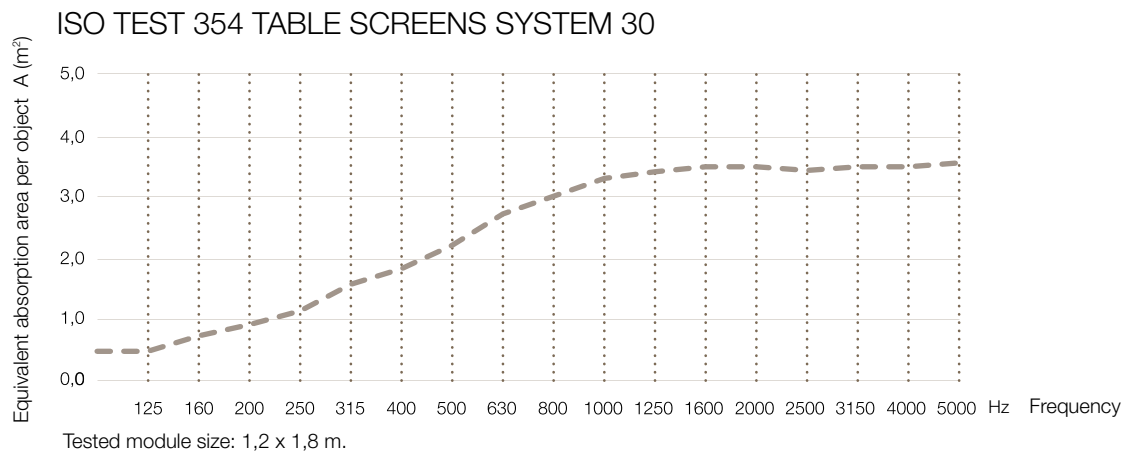

Acoustic properties