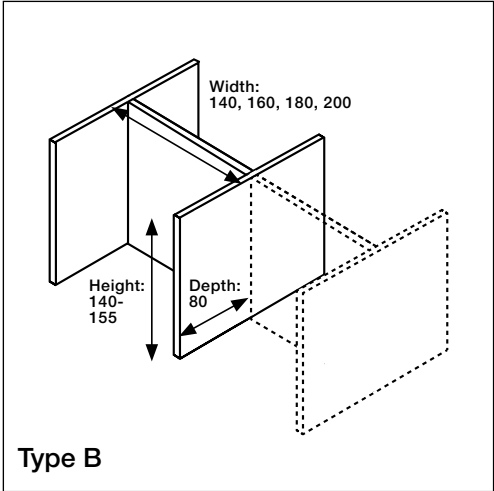

Combinations