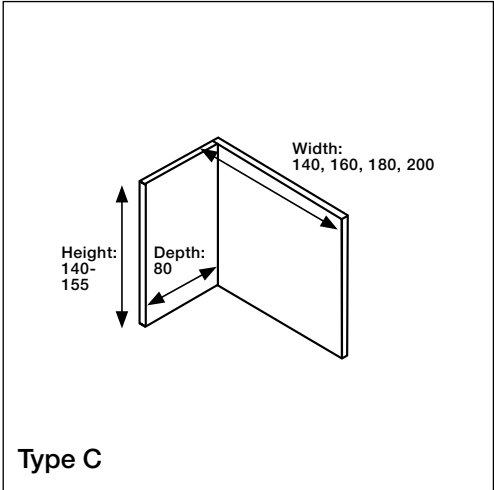

Combinations