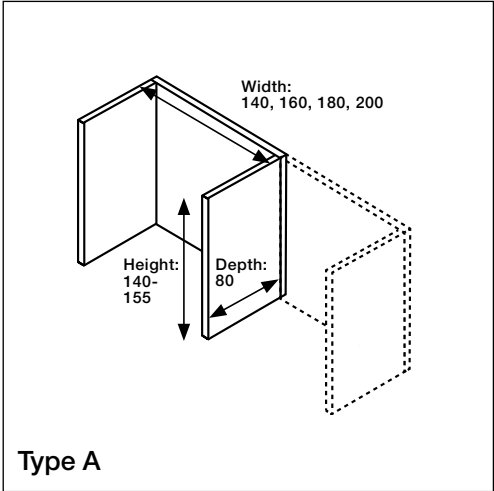

Combinations