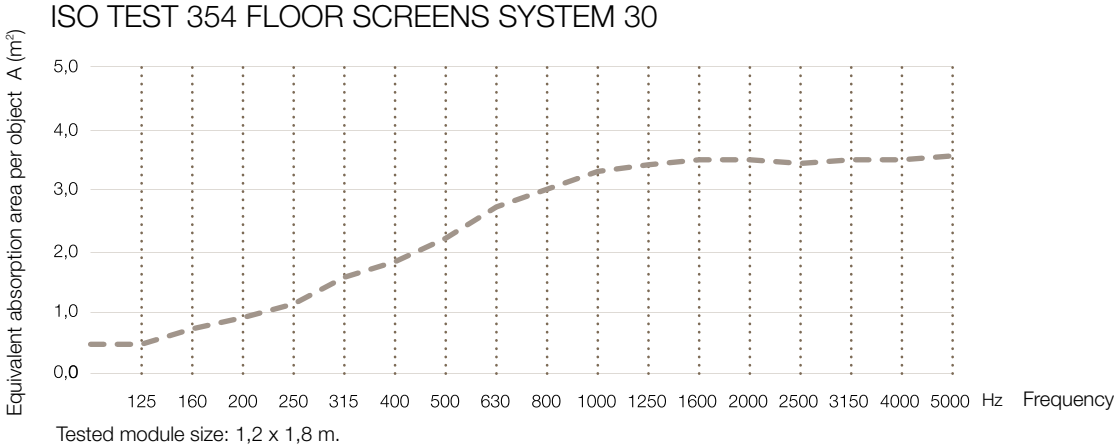

Acoustic properties