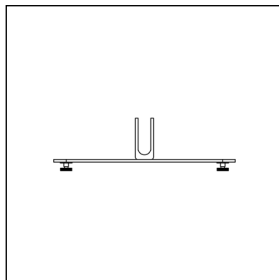

Accessories

Adjustable foot article no. 3021