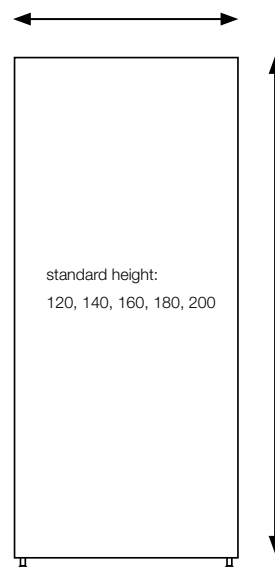

Floor Screen System 30 Rounded

KURAGE[®]
acoustic design solutions

standard width: 80, 100, 120, 140

- The cover has elastics sewn on, ensuring a constant tightening of the fabric.
- Cover is detachable and can be dry-cleaned.
- Possibility for printed as well as plain textiles.
- Visible frame of extruded aluminium.
- Acoustic core of stone wool/mineral wool made from natural minerals.
- Thickness: 30 mm.
- In addition to standard dimensions we also supply special dimensions.