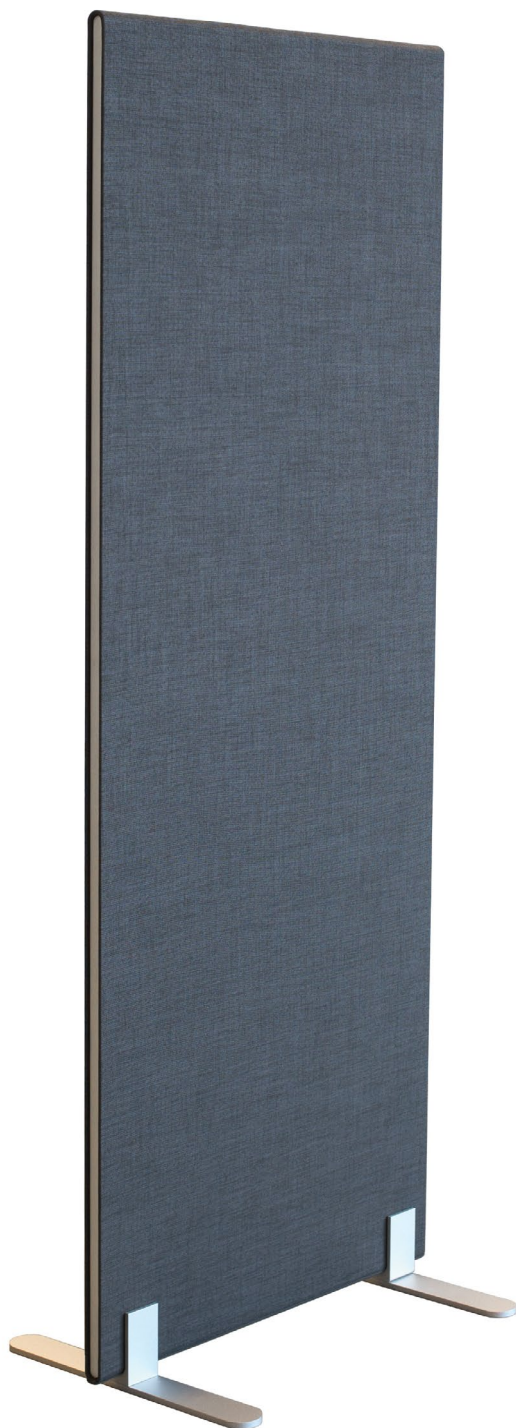

Floor Screen System 30 Rounded

KURAGE[®]
acoustic design solutions

standard width: 80, 100, 120, 140

- The cover has elastics sewn on, ensuring a constant tightening of the fabric.
- Cover is detachable and can be dry-cleaned.
- Possibility for printed as well as plain textiles.
- Visible frame of extruded aluminium.
- Acoustic core of stone wool/mineral wool made from natural minerals.
- Thickness: 30 mm.
- In addition to standard dimensions we also supply special dimensions.

Acoustic properties

Accessories

Adjustable foot article no. 3021

Adjustable foot article no. 3021

Adjustable foot article no. 3021

Foot article no. 3020

Foot article no. 3020

Foot article no. 3020