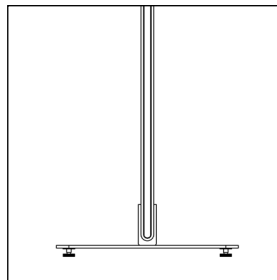

Adjustable foot article no. 3021