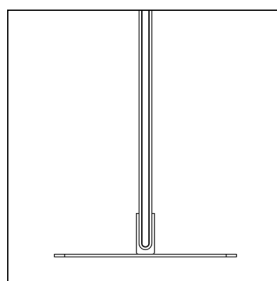

Floor Screen System 30 Rounded

KURAGE[®]
acoustic design solutions

standard width: 80, 100, 120, 140

- The cover has elastics sewn on, ensuring a constant tightening of the fabric.
- Cover is detachable and can be dry-cleaned.
- Possibility for printed as well as plain textiles.
- Visible frame of extruded aluminium.
- Acoustic core of stone wool/mineral wool made from natural minerals.
- Thickness: 30 mm.
- In addition to standard dimensions we also supply special dimensions.

Acoustic properties

Accessories

Adjustable foot article no. 3021

Adjustable foot article no. 3021

Adjustable foot article no. 3021

Foot article no. 3020

Foot article no. 3020

Foot article no. 3020