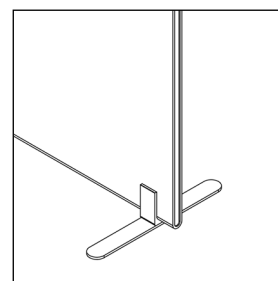

Floor Screen System 30 Rounded

KURAGE[®]
acoustic design solutions

standard width: 80, 100, 120, 140

- The cover has elastics sewn on, ensuring a constant tightening of the fabric.
- Cover is detachable and can be dry-cleaned.
- Possibility for printed as well as plain textiles.
- Visible frame of extruded aluminium.
- Acoustic core of stone wool/mineral wool made from natural minerals.
- Thickness: 30 mm.
- In addition to standard dimensions we also supply special dimensions.

Acoustic properties

Accessories

Adjustable foot article no. 3021

Adjustable foot article no. 3021

Adjustable foot article no. 3021

Foot article no. 3020

Foot article no. 3020

Foot article no. 3020