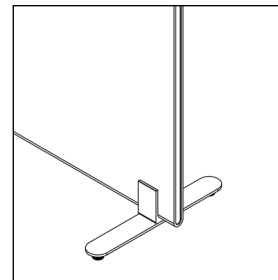

Floor Screen System 30 Rounded

KURAGE[®]
acoustic design solutions

standard width: 80, 100, 120, 140

- The cover has elastics sewn on, ensuring a constant tightening of the fabric.
- Cover is detachable and can be dry-cleaned.
- Possibility for printed as well as plain textiles.
- Visible frame of extruded aluminium.
- Acoustic core of stone wool/mineral wool made from natural minerals.
- Thickness: 30 mm.
- In addition to standard dimensions we also supply special dimensions.

Acoustic properties

Accessories

Adjustable foot article no. 3021

Adjustable foot article no. 3021

Adjustable foot article no. 3021

Foot article no. 3020

Foot article no. 3020

Foot article no. 3020