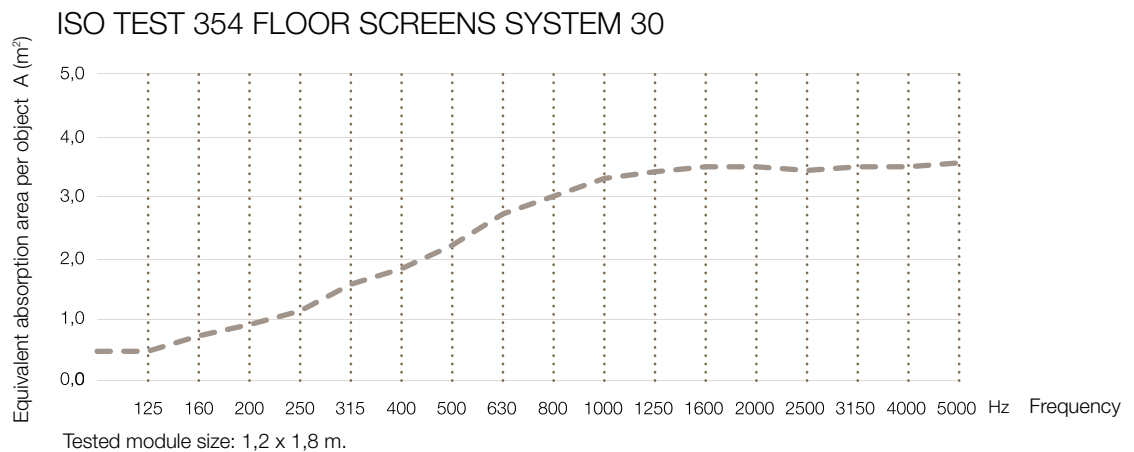

Acoustic properties