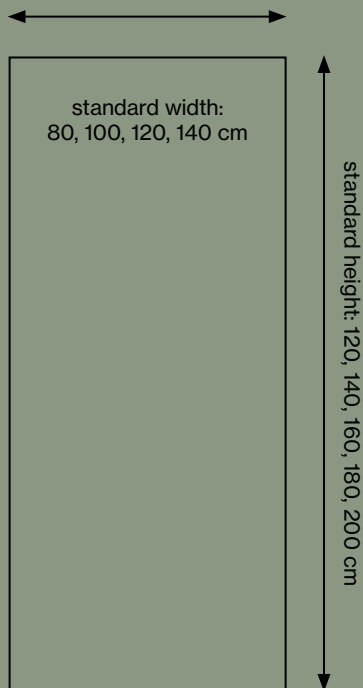

SPECIFIKATIONER

The cover has elastics sewn on, ensuring a constant tightening of the fabric.

Cover is detachable and can be dry-cleaned.

Possibility for printed as well as plain textiles.

Visible frame of extruded aluminium.

Acoustic core of stone wool/mineral wool made from natural minerals.

Thickness: 27 mm.

In addition to standard dimensions we also supply special dimensions.