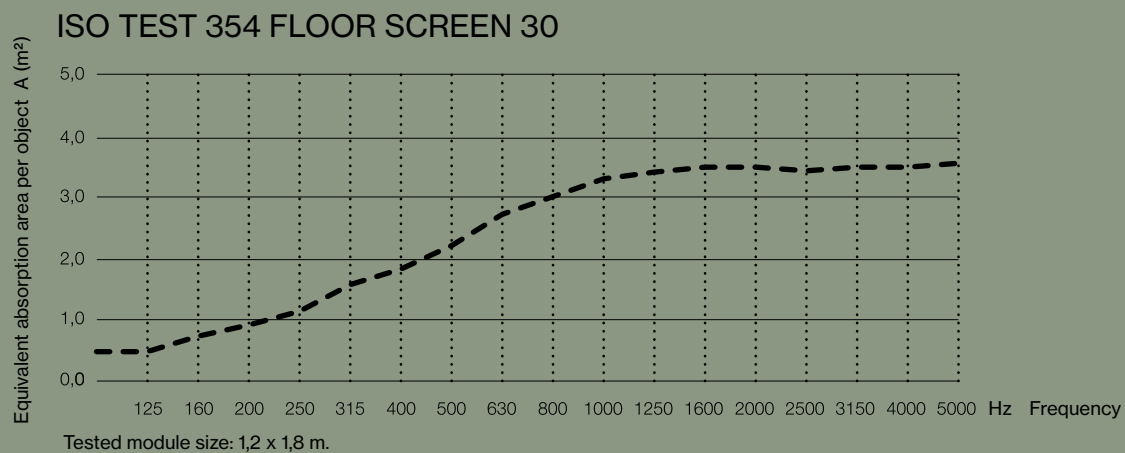

FLOOR SCREEN 30 ROUNDED

ACOUSTIC PROPERTIES