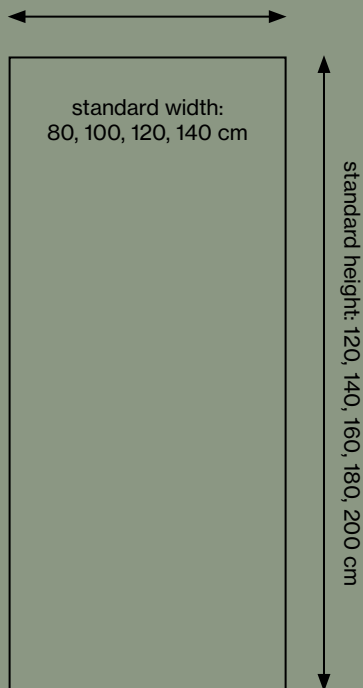

FLOOR SCREEN 50 SQUARE

KURAGE

01-2023

FLOOR SCREEN 50 SQUARE

SPECIFICATIONS

The cover has elastics sewn on, ensuring a constant tightening of the fabric.

Cover is detachable and can be dry-cleaned.

Possibility for printed as well as plain textiles.

Visible frame of extruded aluminium.

Acoustic core of stone wool/mineral wool made from natural minerals.

Thickness: 54 mm.

In addition to standard dimensions we also supply special dimensions.

FLOOR SCREEN 50 SQUARE

ACOUSTIC PROPERTIES

FLOOR SCREEN 50 SQUARE

ACCESSORIES

Square foot
article no. 5020

Square foot
article no. 5020

Square foot
article no. 5020

Square
adjustable foot
article no. 5021

Square
adjustable foot
article no. 5021