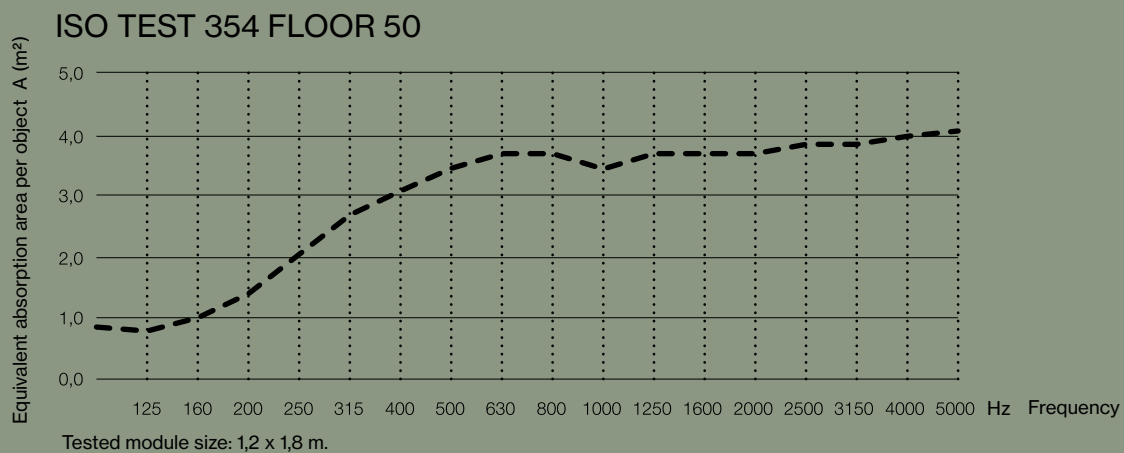

FLOOR SCREEN 50 SQUARE

ACOUSTIC PROPERTIES