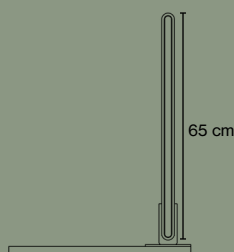

## ACCESSORIES 2/2

Front mounted fitting  
article no. 3032

Front mounted fitting  
article no. 3032

Front mounted fitting  
article no. 3032

Free-standing bracket  
article no. 3033

Free-standing bracket  
article no. 3033