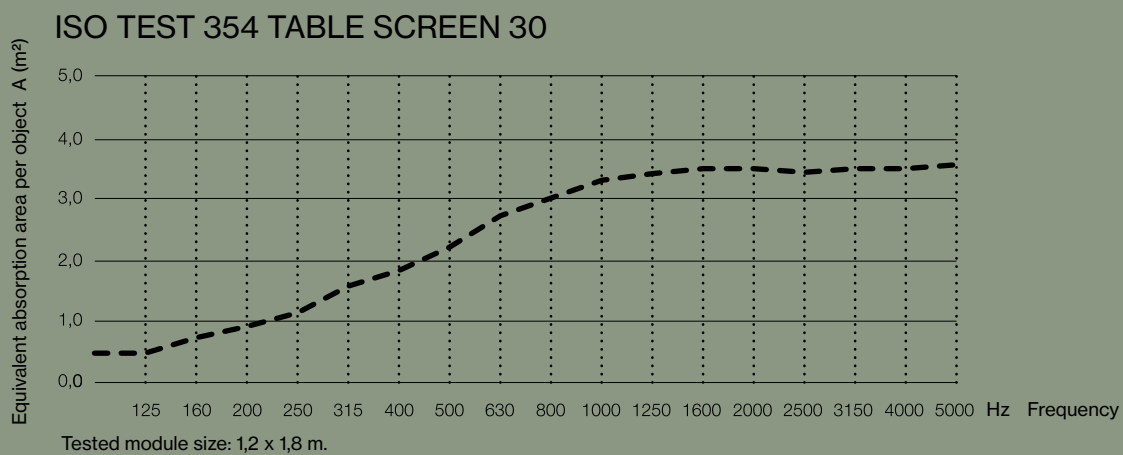

TABLE SCREEN 30 ROUNDED

ACOUSTIC PROPERTIES