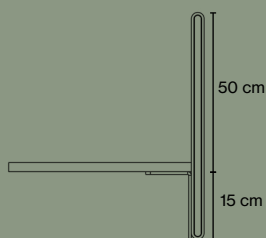

Front mounted fitting
article no. 3132