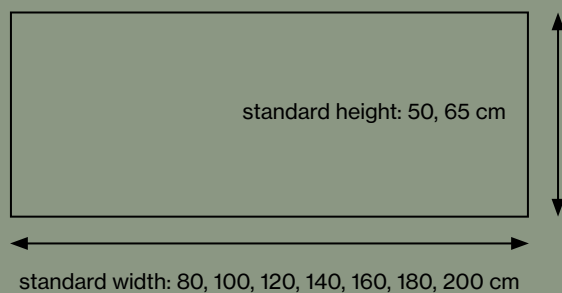

Acoustic core of stone wool/mineral wool made from natural minerals.

Thickness: 27 mm.

In addition to standard dimensions we also supply special dimensions.