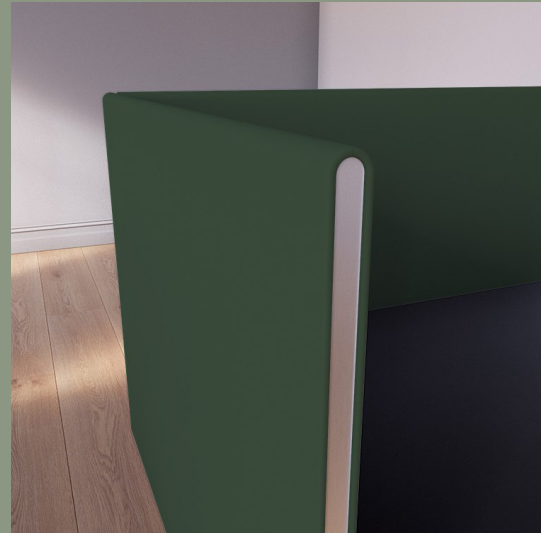

# TABLE SCREEN 30 ROUNDED

**KURAGE**

01-2023

# TABLE SCREEN 30 ROUNDED

## SPECIFICATIONS

The cover has elastics sewn on, ensuring a constant tightening of the fabric.

Cover is detachable and can be dry-cleaned.

Possibility for printed as well as plain textiles.

Visible frame of extruded aluminium.