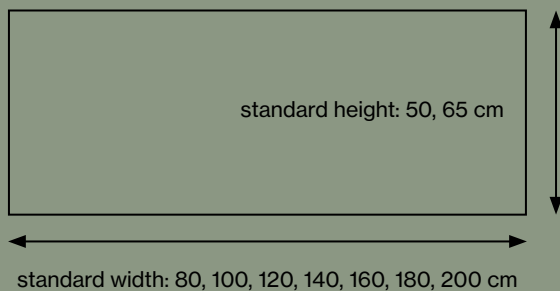

Visible frame of extruded aluminium.

Acoustic core of stone wool/mineral wool made from natural minerals.

Thickness: 54 mm.

In addition to standard dimensions we also supply special dimensions.

TABLE SCREEN 50 ROUNDED