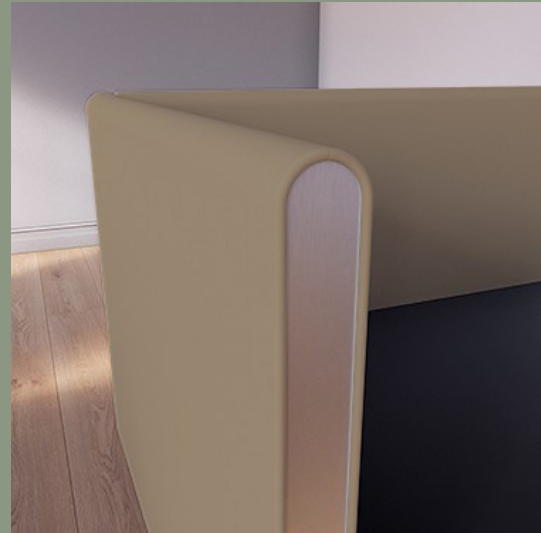

TABLE SCREEN 50 ROUNDED

KURAGE

01-2023

TABLE SCREEN 50 ROUNDED

SPECIFICATIONS

The cover has elastics sewn on, ensuring a constant tightening of the fabric.

Cover is detachable and can be dry-cleaned.

Possibility for printed as well as plain textiles.

Visible frame of extruded aluminium.

Acoustic core of stone wool/mineral wool made from natural minerals.

Thickness: 54 mm.

In addition to standard dimensions we also supply special dimensions.

TABLE SCREEN 50 ROUNDED