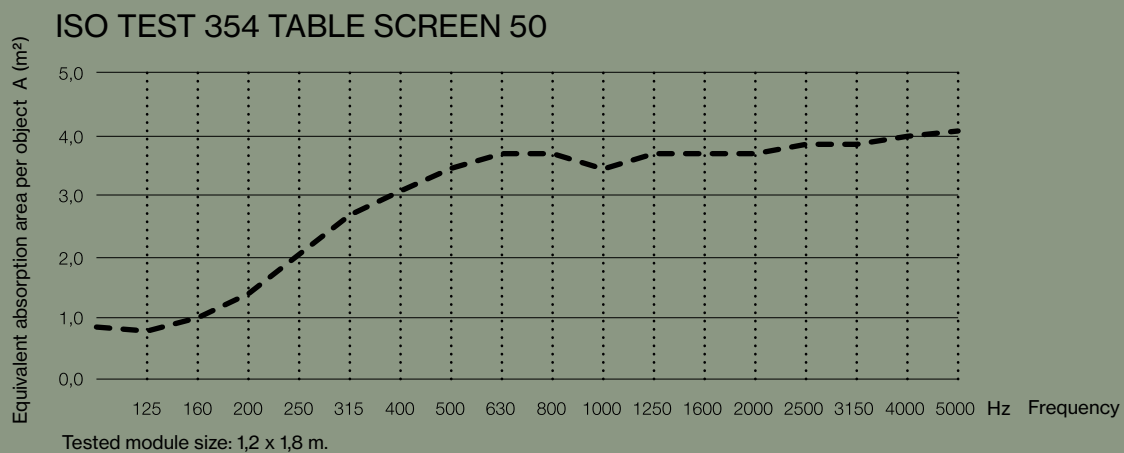

TABLE SCREEN 50 SQUARE

ACOUSTIC PROPERTIES