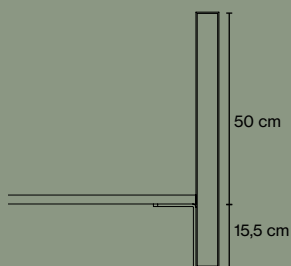

Visible frame of extruded aluminium.

Acoustic core of stone wool/mineral wool made from natural minerals.

Thickness: 54 mm.

In addition to standard dimensions we also supply special dimensions.

TABLE SCREEN 50 SQUARE

ACOUSTIC PROPERTIES

TABLE SCREEN 50 SQUARE

ACCESSORIES

Front mounted fitting
article no. 5132

Front mounted fitting
article no. 5132

Front mounted fitting
article no. 5132