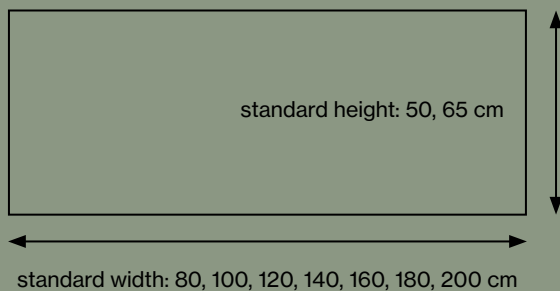

Visible frame of extruded aluminium.

Acoustic core of stone wool/mineral wool made from natural minerals.

Thickness: 54 mm.

In addition to standard dimensions we also supply special dimensions.

TABLE SCREEN 50 SQUARE