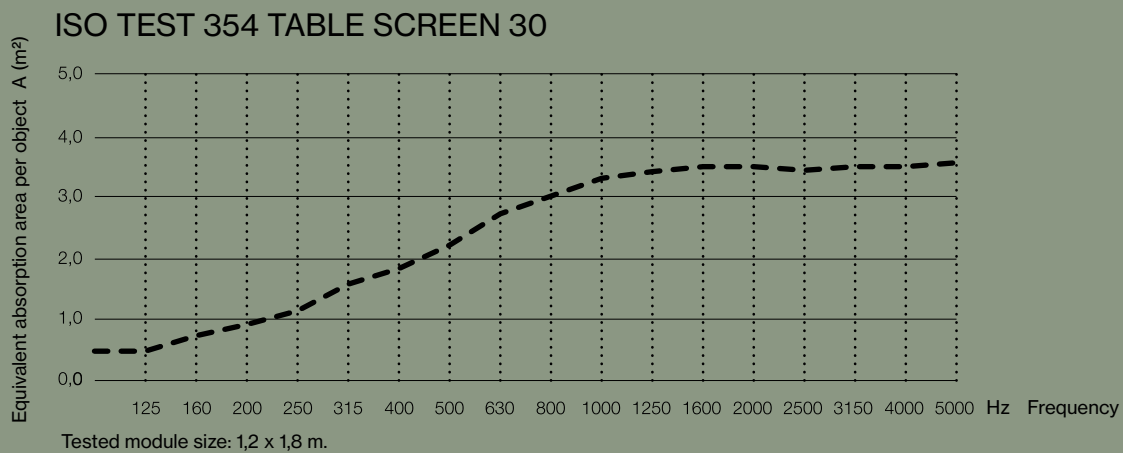

TABLE SCREEN BASIC 30 ROUNDED

AKUSTIKVÄRDE