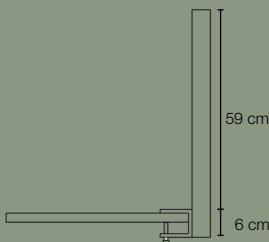

Frontmonterat beslag
artikelnr. 3040

Klämbeslag
artikelnr. 3041