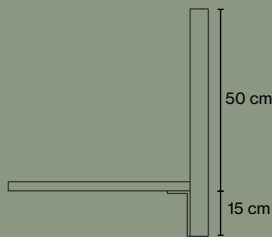

TABLE SCREEN BASIC 30 ROUNDED

TILLBEHÖR

Frontmonterat beslag
artikelnr. 3040