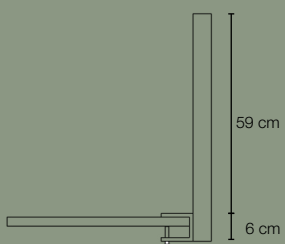

Frontmounted fitting
article no. 3040

Clamp fitting
article no. 3041