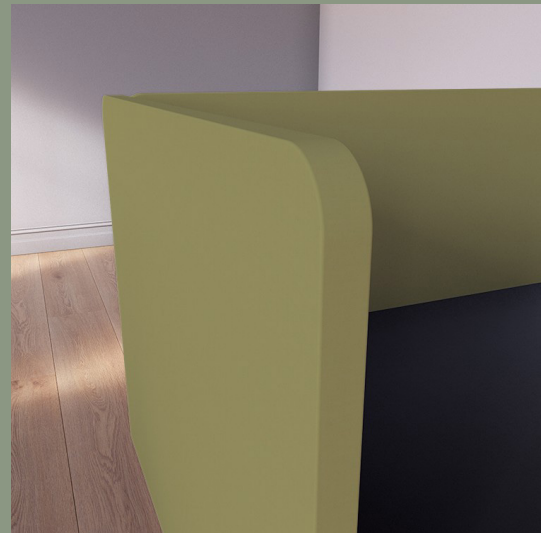

TABLE SCREEN BASIC 30 ROUNDED

KURAGE

01-2023

TABLE SCREEN BASIC 30 ROUNDED

SPECIFICATIONS

Possibility for printed as well as plain textiles.

Frame of wood is concealed under the fabric.

Acoustic core of stone wool/mineral wool made from natural minerals.

Thickness: 30 mm.

In addition to standard dimensions we also supply special dimensions.

TABLE SCREEN BASIC 30 ROUNDED

ACOUSTIC PROPERTIES

TABLE SCREEN BASIC 30 ROUNDED

ACCESSORIES

Frontmounted fitting
article no. 3040