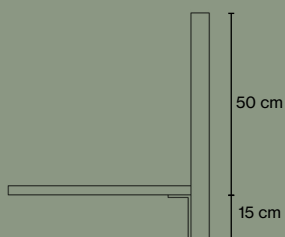

Thickness: 30 mm.

In addition to standard dimensions we also supply special dimensions.

TABLE SCREEN BASIC 30 ROUNDED

ACOUSTIC PROPERTIES

TABLE SCREEN BASIC 30 ROUNDED

ACCESSORIES

Frontmounted fitting
article no. 3040