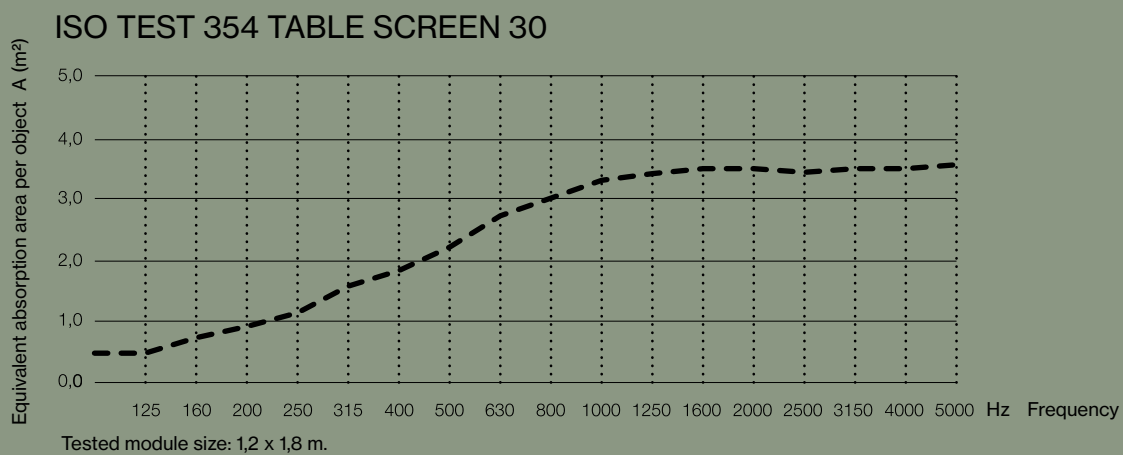

Thickness: 30 mm.

In addition to standard dimensions we also supply special dimensions.

TABLE SCREEN BASIC 30 ROUNDED

ACOUSTIC PROPERTIES

TABLE SCREEN BASIC 30 ROUNDED

ACCESSORIES

Frontmounted fitting
article no. 3040