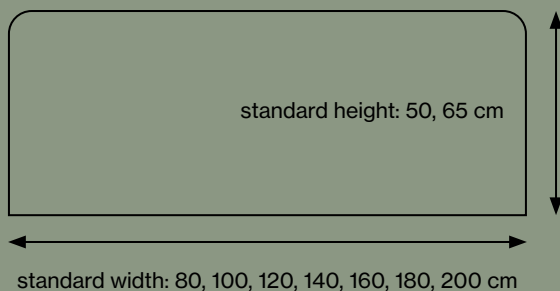

Thickness: 30 mm.

In addition to standard dimensions we also supply special dimensions.

TABLE SCREEN BASIC 30 ROUNDED

ACOUSTIC PROPERTIES

TABLE SCREEN BASIC 30 ROUNDED

ACCESSORIES

Frontmounted fitting
article no. 3040