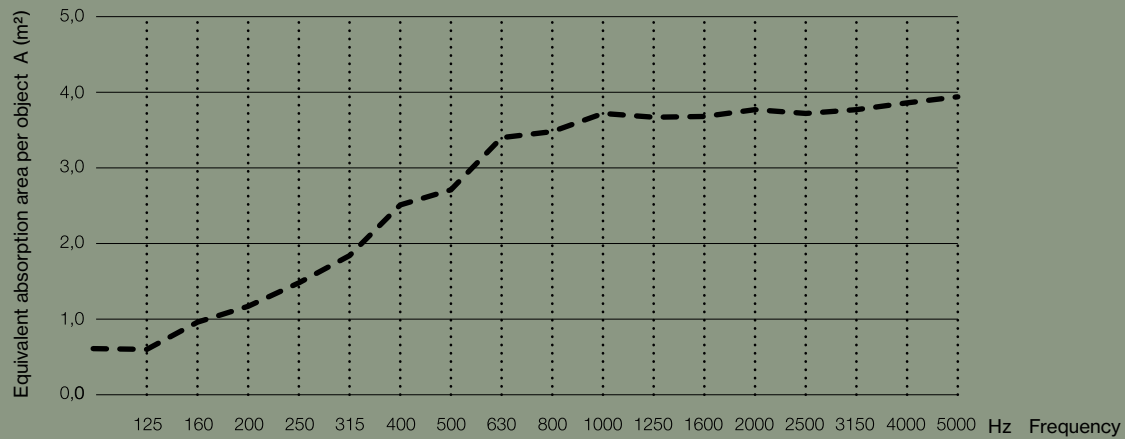

TABLE SCREEN BASIC 40 SQUARE

AKUSTISKE EGENSKABER

ISO TEST 354 TABLE SCREEN BASIC 40

Tested module size: 1,2 x 1,8 m.