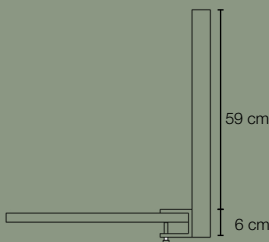

Frontmonteret beslag
artikelnr. 3040

Klemmebeslag
artikelnr. 3041