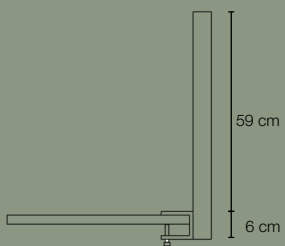

Frontmounted fitting
article no. 3040

Clamp fitting
article no. 3041