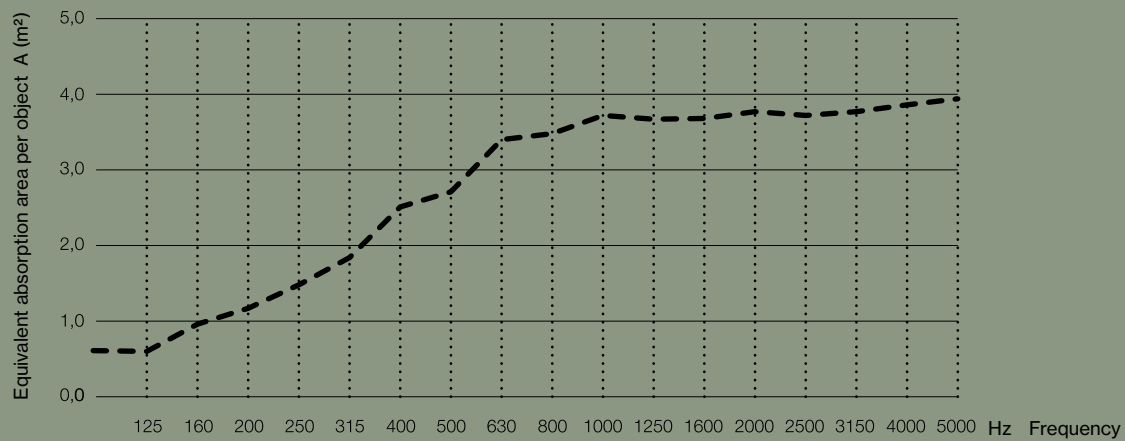

TABLE SCREEN BASIC 40 SQUARE

ACOUSTIC PROPERTIES

ISO TEST 354 TABLE SCREEN BASIC 40

Tested module size: 1,2 x 1,8 m.