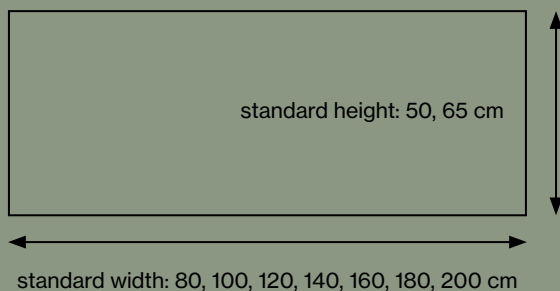

## SPECIFICATIONS

Possibility for printed as well as plain textiles.

Frame of wood is concealed under the fabric.

Acoustic core of stone wool/mineral wool made from natural minerals.

Thickness: 40 mm.

In addition to standard dimensions we also supply special dimensions.

## ACOUSTIC PROPERTIES

ISO TEST 354 TABLE SCREEN BASIC 40

Tested module size: 1,2 x 1,8 m.