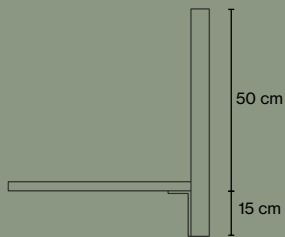

TABLE SCREEN BASIC 40 SQUARE

ACCESSORIES

Frontmounted fitting
article no. 3040