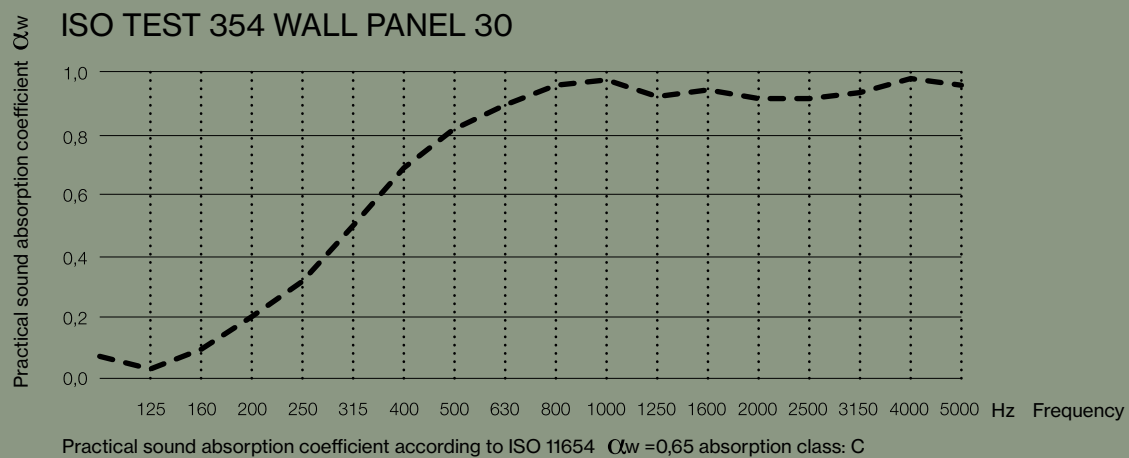

WALL PANEL 30 SQUARE

ACOUSTIC PROPERTIES