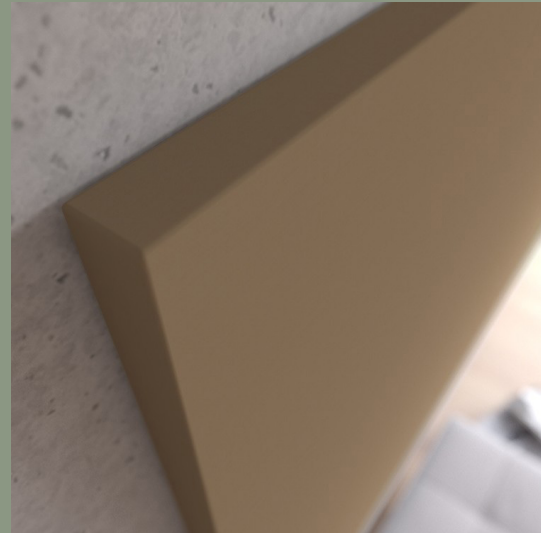

# WALL PANEL 30 SQUARE

**KURAGE**

01-2023

# WALL PANEL 30 SQUARE

## SPECIFICATIONS

standard width: 60, 120 cm

standard height:  
60, 120, 180, 240 cm

The cover has elastics sewn on, ensuring a constant tightening of the fabric.

Cover is detachable and can be dry-cleaned.

Possibility for printed as well as plain textiles.

Frame of extruded aluminium is concealed under the fabric.

Acoustic core of stone wool/mineral wool made from natural minerals.

Thickness: 31 mm.

In addition to standard dimensions we also supply special dimensions.