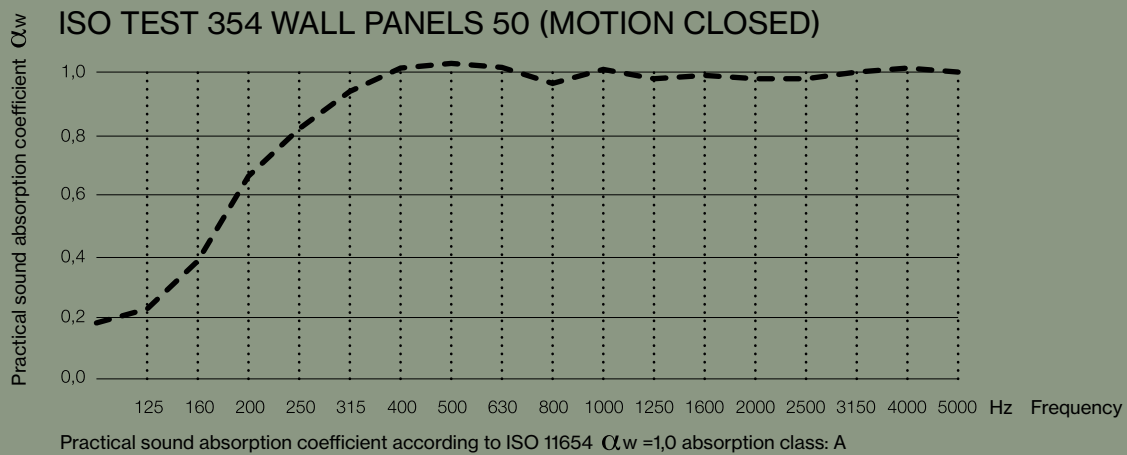

WALL PANEL 50 MOTION

ACOUSTIC PROPERTIES