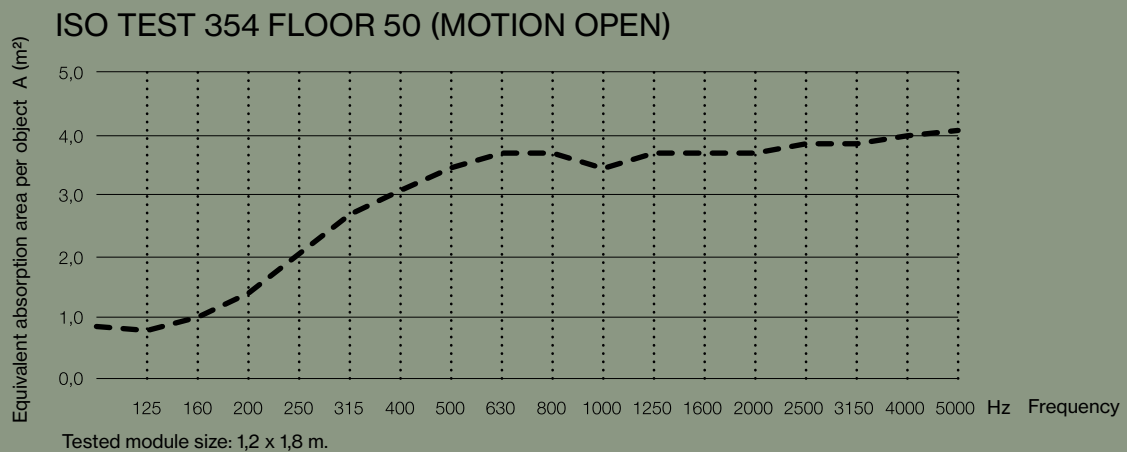

WALL PANEL 50 MOTION

ACOUSTIC PROPERTIES