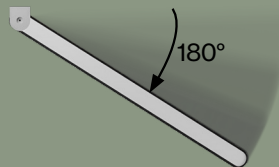

WALL PANEL 50 MOTION

KURAGE

01-2023

WALL PANEL 50 MOTION

SPECIFICATIONS

standard width: 80, 100 cm

standard height: 120, 140, 160, 180, 200 cm

The cover has elastics sewn on, ensuring a constant tightening of the fabric.

Cover is detachable and can be dry-cleaned.

Possibility for printed as well as plain textiles.

Visible frame of extruded aluminium.

Acoustic core of stone wool/mineral wool made from natural minerals.

Thickness: 54 mm.

In addition to standard dimensions we also supply special dimensions.

WALL PANEL 50 MOTION

ACOUSTIC PROPERTIES

WALL PANEL 50 MOTION

ACCESSORIES

Wall bracket article no. 5010

Wall bracket article no. 5010

Wall bracket article no. 5010