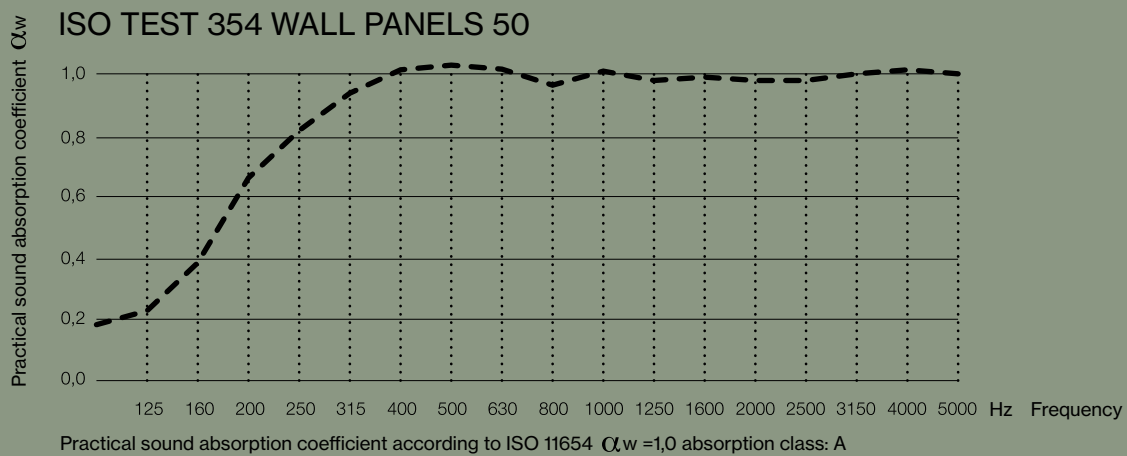

WALL PANEL 50 ROUNDED

ACOUSTIC PROPERTIES