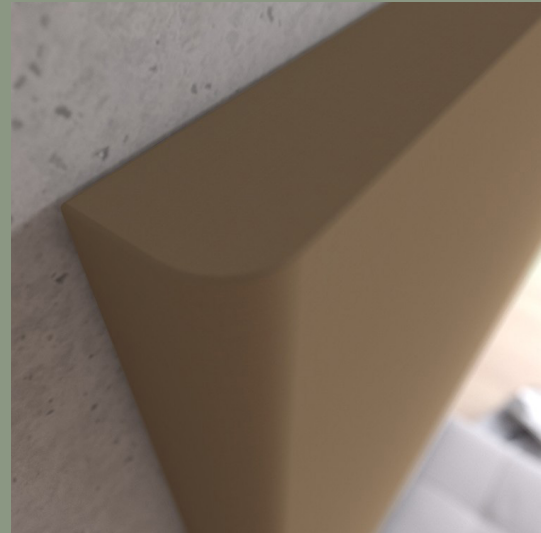

WALL PANEL 50 ROUNDED

KURAGE

01-2023

WALL PANEL 50 ROUNDED

SPECIFICATIONS

standard width: 60, 120 cm

standard height:
60, 120, 180, 240 cm

The cover has elastics sewn on, ensuring a constant tightening of the fabric.

Cover is detachable and can be dry-cleaned.

Possibility for printed as well as plain textiles.

Frame of extruded aluminium is concealed under the fabric.

Acoustic core of stone wool/mineral wool made from natural minerals.

Thickness: 61 mm.

In addition to standard dimensions we also supply special dimensions.

WALL PANEL 50 ROUNDED

ACOUSTIC PROPERTIES

WALL PANEL 50 ROUNDED

ACCESSORIES

Mounting rail article no. 3000

Mounting rail article no. 3000