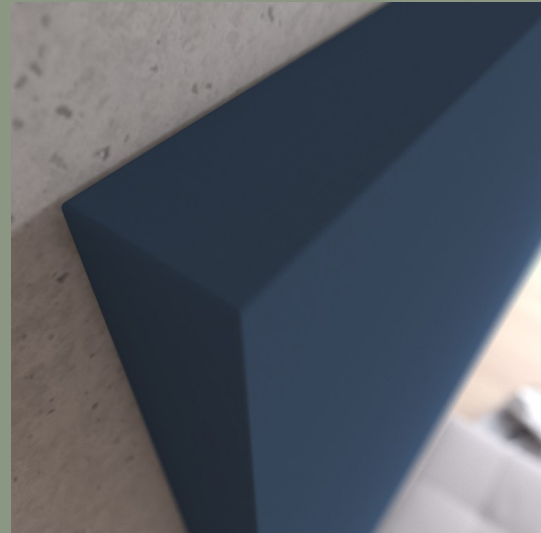

WALL PANEL 50 SQUARE

KURAGE

01-2023

WALL PANEL 50 SQUARE

SPECIFICATIONS

standard width: 60, 120 cm

standard height:
60, 120, 180, 240 cm

The cover has elastics sewn on, ensuring a constant tightening of the fabric.

Cover is detachable and can be dry-cleaned.

Possibility for printed as well as plain textiles.

Frame of extruded aluminium is concealed under the fabric.

Acoustic core of stone wool/mineral wool made from natural minerals.

Thickness: 61 mm.

In addition to standard dimensions we also supply special dimensions.

WALL PANEL 50 SQUARE

ACOUSTIC PROPERTIES

WALL PANEL 50 SQUARE

ACCESSORIES

Mounting rail article no. 3000

Mounting rail article no. 3000