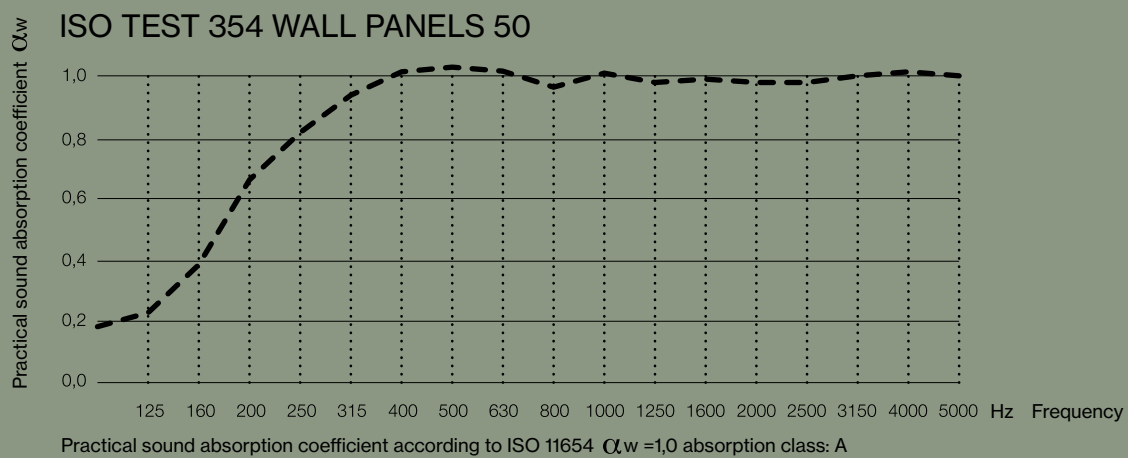

WALL PANEL 50 SQUARE

ACOUSTIC PROPERTIES