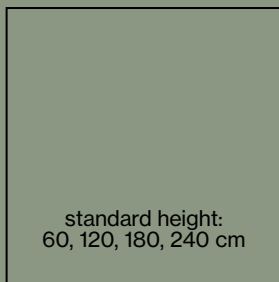

WALL PANEL BASIC 30

KURAGE

01-2023

WALL PANEL BASIC 30

SPECIFICATIONS

standard width: 60, 120 cm

standard height:
60, 120, 180, 240 cm

Possibility for printed as well as plain textiles.

Frame of wood is concealed under the fabric.

Acoustic core of stone wool/mineral wool made from natural minerals.

Thickness: 30 mm.

In addition to standard dimensions we also supply special dimensions.

WALL PANEL BASIC 30