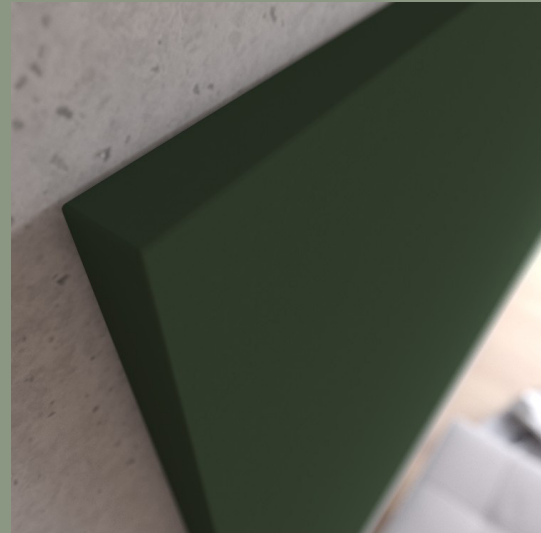

WALL PANEL BASIC 30

KURAGE

01-2023

WALL PANEL BASIC 30

SPECIFICATIONS

standard width: 60, 120 cm

standard height:
60, 120, 180, 240 cm

Possibility for printed as well as plain textiles.

Frame of wood is concealed under the fabric.

Acoustic core of stone wool/mineral wool made from natural minerals.

Thickness: 30 mm.

In addition to standard dimensions we also supply special dimensions.

WALL PANEL BASIC 30

ACOUSTIC PROPERTIES

WALL PANEL BASIC 30

ACCESSORIES

Mounting rail
article no. 3010

Mounting rail
article no. 3010

Mounting rail
article no. 3010