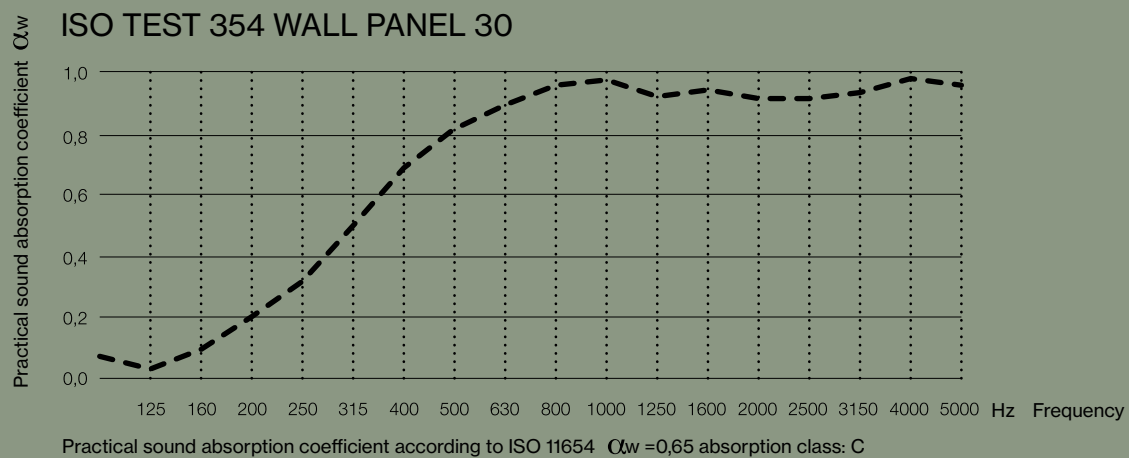

WALL PANEL BASIC 30

ACOUSTIC PROPERTIES