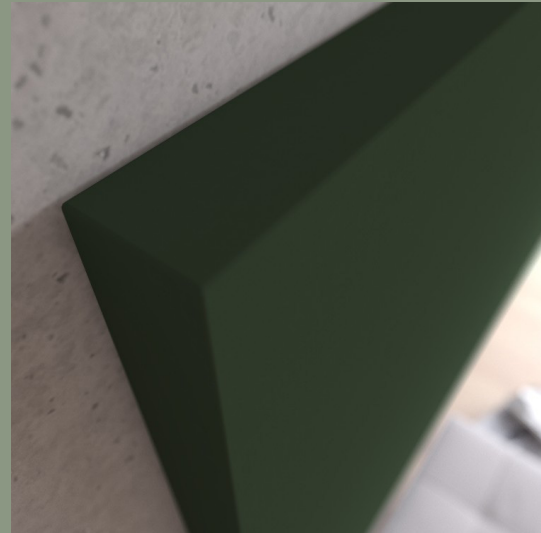

# WALL PANEL BASIC 50

**KURAGE**

01-2023

# WALL PANEL BASIC 50

## SPECIFICATIONS

standard width: 60, 120 cm

standard height:  
60, 120, 180, 240 cm

Possibility for printed as well as plain textiles.

Frame of wood is concealed under the fabric.

Acoustic core of stone wool/mineral wool made from natural minerals.

Thickness: 50 mm.

In addition to standard dimensions we also supply special dimensions.