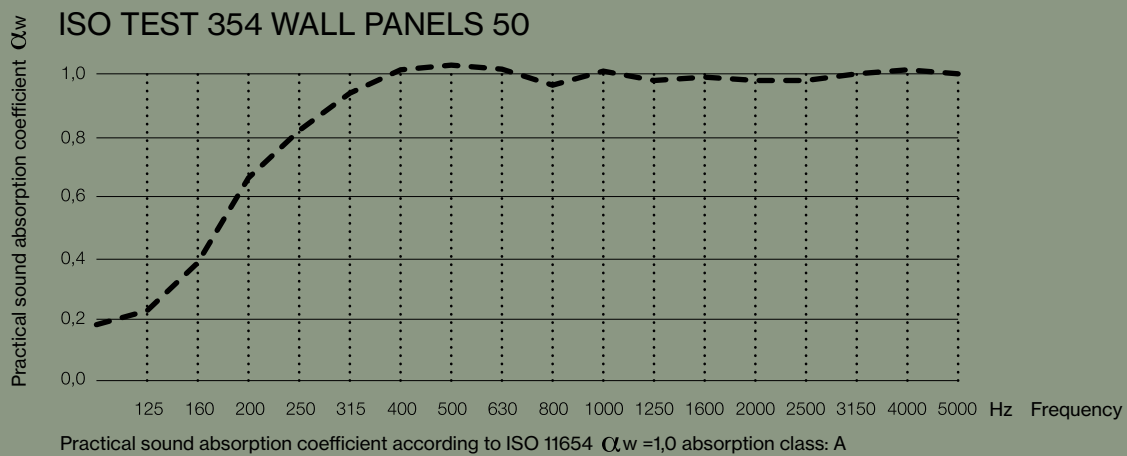

WALL PANEL BASIC 50

ACOUSTIC PROPERTIES