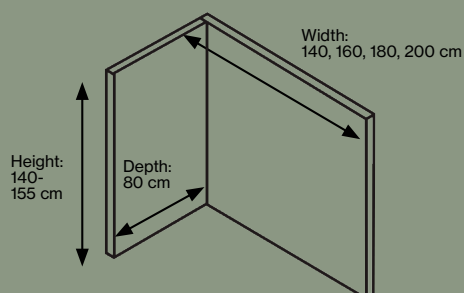

FLOOR SCREEN BOOTH 30 ROUNDED

KURAGE

01-2023

FLOOR SCREEN BOOTH 30 ROUNDED

SPECIFICATIONS

Booths are supplied in three combination possibilities, all with a height of 140-155 cm.

The cover has elastics sewn on, ensuring a constant tightening of the fabric.

In addition to standard dimensions we also supply special dimensions.

FLOOR SCREEN BOOTH 30 ROUNDED

COMBINATIONS

Type A

Type B

Type C

FLOOR SCREEN BOOTH 30 ROUNDED

ACOUSTIC PROPERTIES