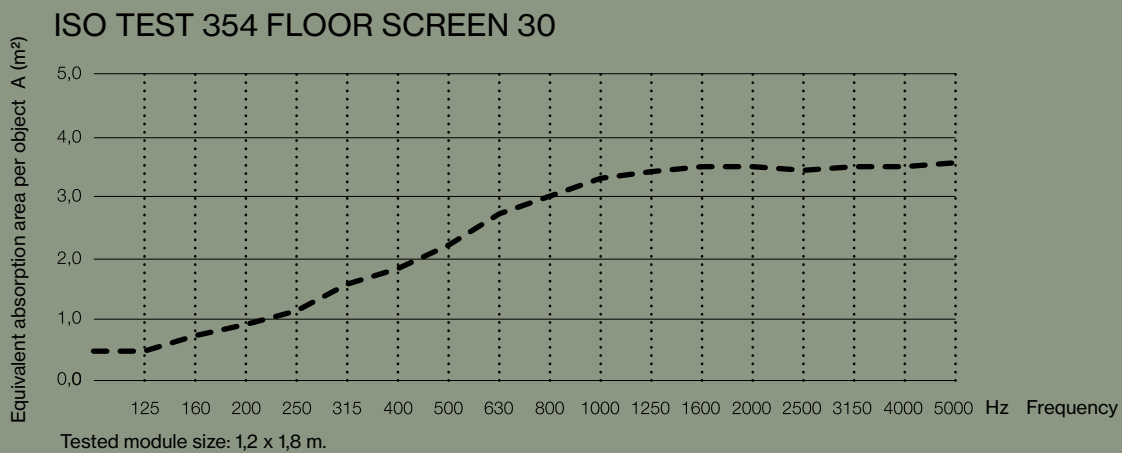

In addition to standard dimensions we also supply special dimensions.

FLOOR SCREEN BOOTH 30 ROUNDED

COMBINATIONS

Type A

Type B

Type C

FLOOR SCREEN BOOTH 30 ROUNDED

ACOUSTIC PROPERTIES