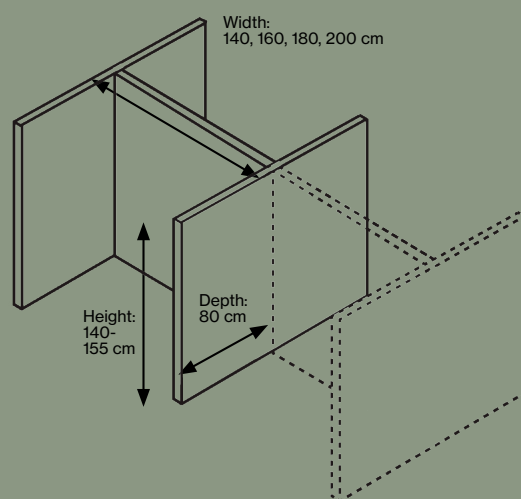

FLOOR SCREEN BOOTH 30 ROUNDED

KURAGE

01-2023

FLOOR SCREEN BOOTH 30 ROUNDED

SPECIFICATIONS

Booths are supplied in three combination possibilities, all with a height of 140-155 cm.

The cover has elastics sewn on, ensuring a constant tightening of the fabric.

Cover is detachable and can be dry-cleaned.

Possibility for printed as well as plain textiles.

Visible frame of extruded aluminium.

Acoustic core of stone wool/mineral wool made from natural minerals.

Thickness: 27 mm.

In addition to standard dimensions we also supply special dimensions.

FLOOR SCREEN BOOTH 30 ROUNDED

COMBINATIONS

Type A

Type B

Type C

FLOOR SCREEN BOOTH 30 ROUNDED

ACOUSTIC PROPERTIES