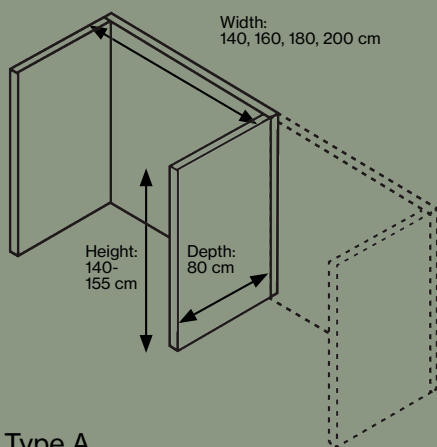

FLOOR SCREEN BOOTH 30 ROUNDED

KURAGE

01-2023

FLOOR SCREEN BOOTH 30 ROUNDED

SPECIFICATIONS

Booths are supplied in three combination possibilities, all with a height of 140-155 cm.

The cover has elastics sewn on, ensuring a constant tightening of the fabric.

Cover is detachable and can be dry-cleaned.

Possibility for printed as well as plain textiles.

Visible frame of extruded aluminium.

Acoustic core of stone wool/mineral wool made from natural minerals.

Thickness: 27 mm.

In addition to standard dimensions we also supply special dimensions.

FLOOR SCREEN BOOTH 30 ROUNDED

COMBINATIONS

Type A

Type B

Type C

FLOOR SCREEN BOOTH 30 ROUNDED

ACOUSTIC PROPERTIES